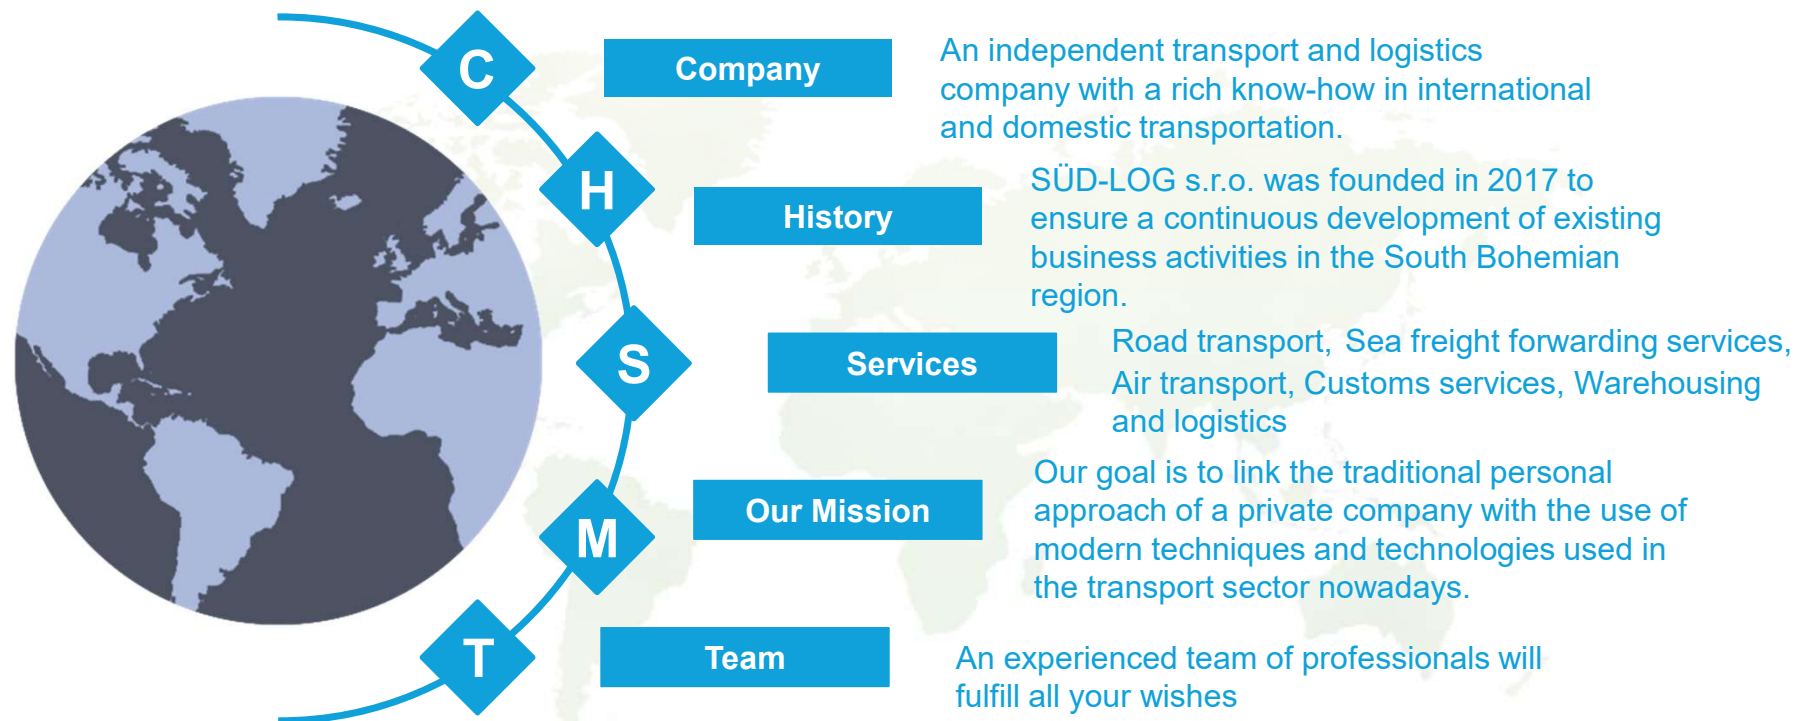

SÜD-LOG Ltd.

Logistics in Motion

Welcome to the SÜD-LOG world

Company

SÜD-LOG s.r.o. (Ltd.)

Pekárenská 255/77

370 04 České Budějovice

Czech Republic

SÜD-LOG Ltd. was
established in the
Czech Republic

**December
2017**

takeover of South
Bohemian Branch
O.T.E.C.CR Ltd. by
SÜD-LOG Ltd.

**January
2018**

strategic partnership
between SÜD-LOG Ltd.
and O.T.E.C.CR Ltd.
was established

Our Services

Road transport

We offer a wide-European collection service, including "Less than truck load" (LTL) and "Full truck load" (FTL) system through a network of reliable partners.

Sea + Air transport

Our company has a wide network of foreign partners to offer our customers flexibility regarding the type of services available in air or sea freight.

Customs services

We will ensure the import and export of the general cargo, truck and container shipments into free circulation up to complicated customs cases.